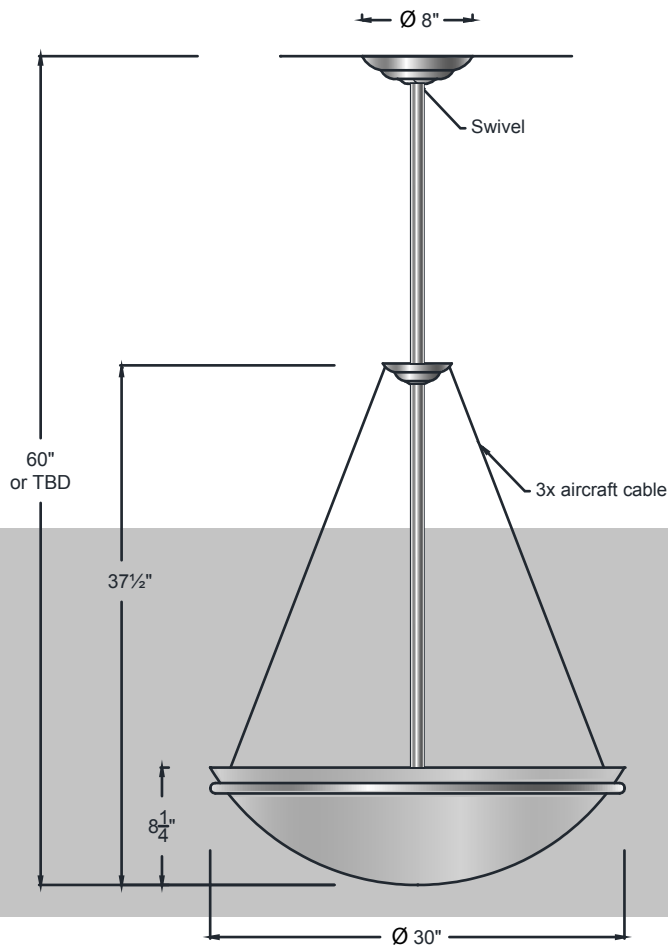

BWL-S-D

BOWL PENDANT lighting

AVAILABLE DIAMETRE SIZE

24"	36"
30"	CUSTOM

LIGHTING SOURCE:

OMNI-DIRECTIONAL 3000 K
 4X A21 LED LAMP 15W
 6X A21 LED LAMP 15W
 8X A21 LED LAMP 15W
 Integrated LED 0-10 V Dimming

ACRYLIC BOWL

White virgin velour diffuser
 Option: Double bowl

FINISHES:

- SA** Satin aluminum
- WH** White
- BK** Black
- FBK** Flat black
- RD** Red
- BU** Blue
- GR** Green
- BN** Brun
- YL** Jaune
- SLV** Silver
- BZA** Brun Architectural
- CS** Custom

Built in aluminum.
 ETL listed for damp locations.
 Not suitable for exterior applications.

Suitable for damp location
 Convient aux endroits humides